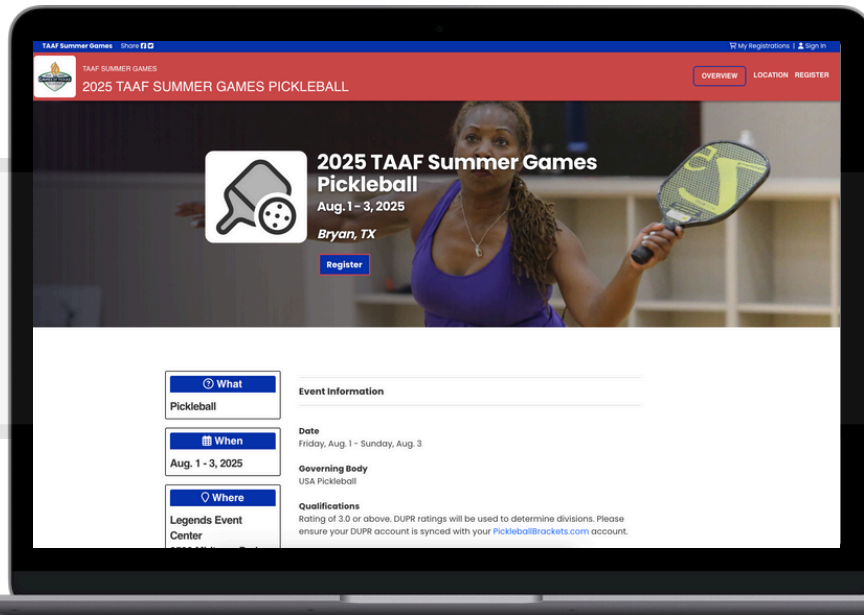

RaceReach

Sports Modules

Keeping your sports information organized can be complicated. The RaceReach Sport Module simplifies it all for you - and for your athletes. Our flexible registration system is just the starting point - and you don't even have to use it if you are using another registration platform. You'll love all the components that compliment registration.

OPTIONAL COMPONENTS FOR ANY MODULE

WEBSITE

Complete website build or website plug-ins

REGISTRATION

Specialized for individual, team, coach, child, parent needs

TICKETS

Sell tickets for spectator event entry, using QR code or name credentialing

TEAMS

Special tools and features for coaches and leaders needing unique visibility & control

The Sports Container

One for Every Sport

VOLUNTEERS

Manage all volunteer jobs and communications

COMMUNICATIONS

Emails+SMS to athletes, coaches volunteers and mailing lists