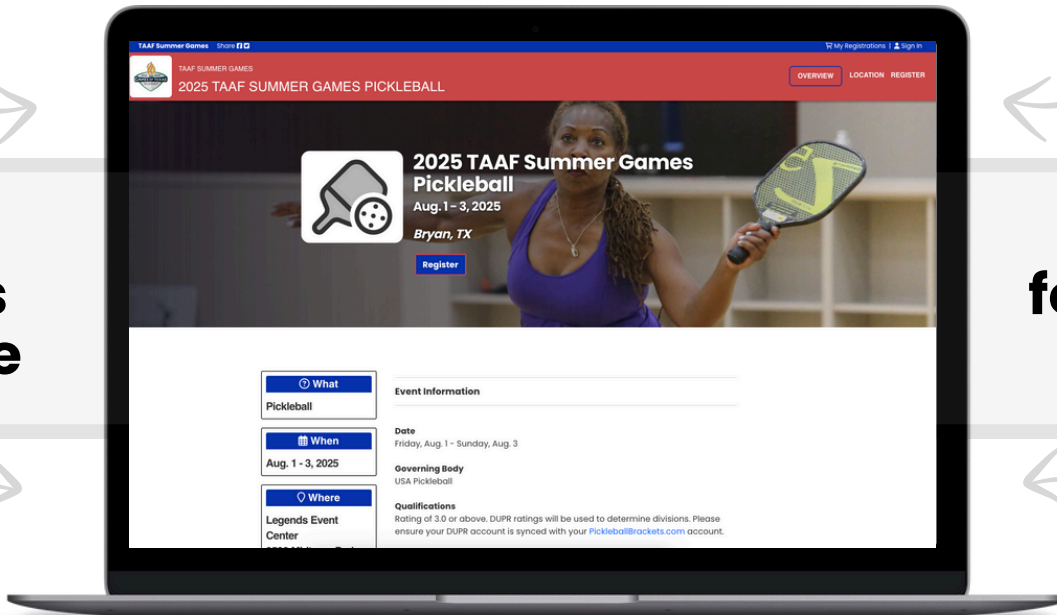

RaceReach

Sports Modules

Keeping your sports information organized can be complicated. The RaceReach Sport Module simplifies it all for you - and for your athletes. Our flexible registration system is just the starting point - and you don't even have to use it if you are using another registration platform. You'll love all the components that compliment registration.

OPTIONAL COMPONENTS FOR ANY MODULE

WEBSITE

Complete website build or website plug-ins

REGISTRATION

Specialized for individual, team, coach, child, parent needs

TICKETS

Sell tickets for spectator event entry, using QR code or name credentialing

TEAMS

Special tools and features for coaches and leaders needing unique visibility & control

The Sports Module

One for Every Sport

VOLUNTEERS

Manage all volunteer jobs and communications

COMMUNICATIONS

Emails+SMS to athletes, coaches volunteers and mailing lists

FUNDRAISING

Raise funds for your org and your sponsors

MERCH SALES

Sell anything on the registration form or create your own online store

CONTACT US FOR A DEMO:

help@racereach.com

919.948.0758

racereach.com